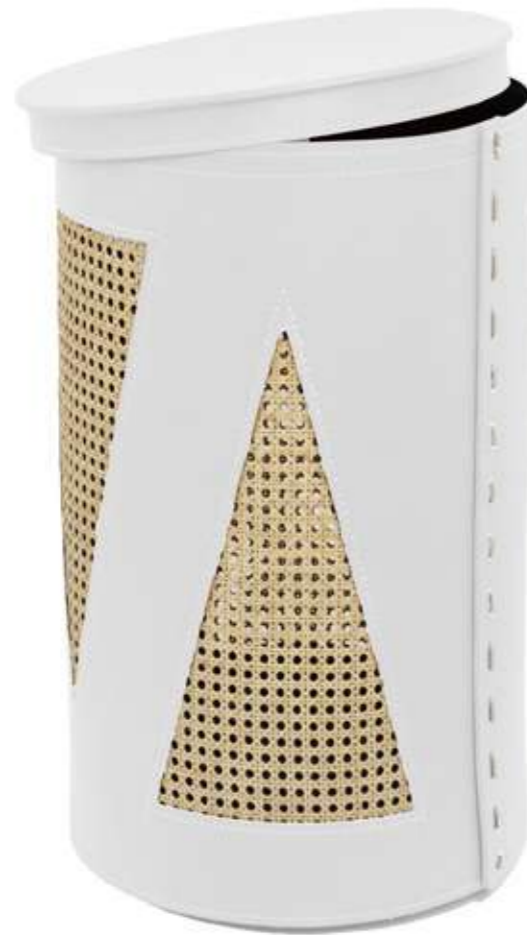

VIOLO

Portabiancheria ovale in stile retrò in cuoio rigenerato all'interno e all'esterno, con inserti triangolari in paglia di Vienna. Sacca interna sfoderabile in puro cotone, fondo in multistrato e piedini in gomma.

Retrò-style oval laundry basket in regenerated leather inside and out with round inserts in Vienna straw. With removable internal bag in cotton, flame in plywood with rubber feet.

Codice / Code	Misure (cm.) / Size (cm.)
PBVL60PC	45 x 33 x 60
PBFF01SS	fodera extra su richiesta extra lining on request

Colori Cuoio / Leather colours

K01 Marrone scuro
Dark Brown

K07 Bianco
White

K10 Rosso
Red

K11 Marrone
Brown

K12 Grigio
Grey

K14 Nero
Black

K16 Tortora
Dove Grey