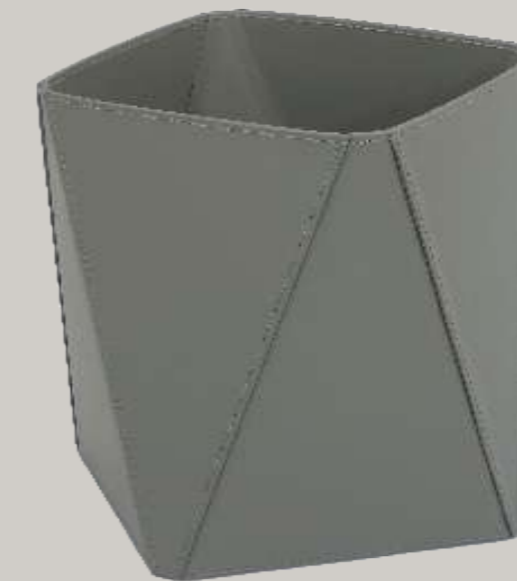

Colori Cuoio / Leather colours

TAUKA

Raffinato gettacarte per lo studio o per la casa realizzato in pelle della linea Limac Design Class.

Paper bin from the Limac Design Class line designed for home and office, made in leather.